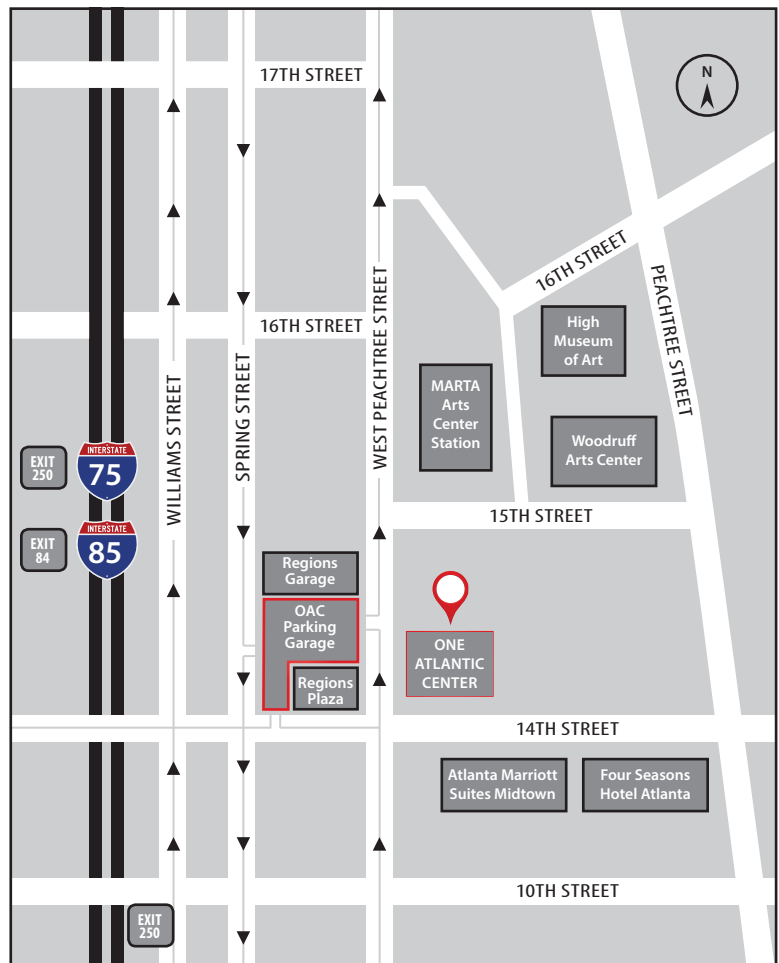

From South of Atlanta, traveling I-75 / I-85 Northbound:

- **Exit #250** 10th, 14th Street & Georgia Tech
- Follow access road (Williams Street) to 14th Street
- Turn right onto 14th Street
- Turn left onto West Peachtree Street
- To access One Atlantic Center Parking Garage, turn left immediately into garage entrance

From North of Atlanta, traveling I-75 Southbound:

- **Exit #250** 16th, 14th, 10th Street
- Turn left onto 14th Street
- Turn left onto West Peachtree Street
- To access One Atlantic Center Parking Garage, turn left immediately into garage entrance

From North of Atlanta, traveling I-85 Southbound:

- **Exit #84** 17th, 14th, 10th Street
- Follow access road to 14th Street
- Turn left onto 14th Street
- Turn left onto West Peachtree Street
- To access One Atlantic Center Parking Garage, turn left immediately into garage entrance

If traveling by car service, drop off on east side of West Peachtree at One Atlantic Center.

Use your smart phone, click on the Google Maps icon.

Parking:

Please park in the One Atlantic Center Parking Garage. After you've parked, take the One Atlantic Center Parking Garage elevator to the **Concourse Level (Level C)**. Proceed through the underground concourse walkway. Go up the escalator turn left to check in with the Alston & Bird receptionist located at the security desk in the building lobby.