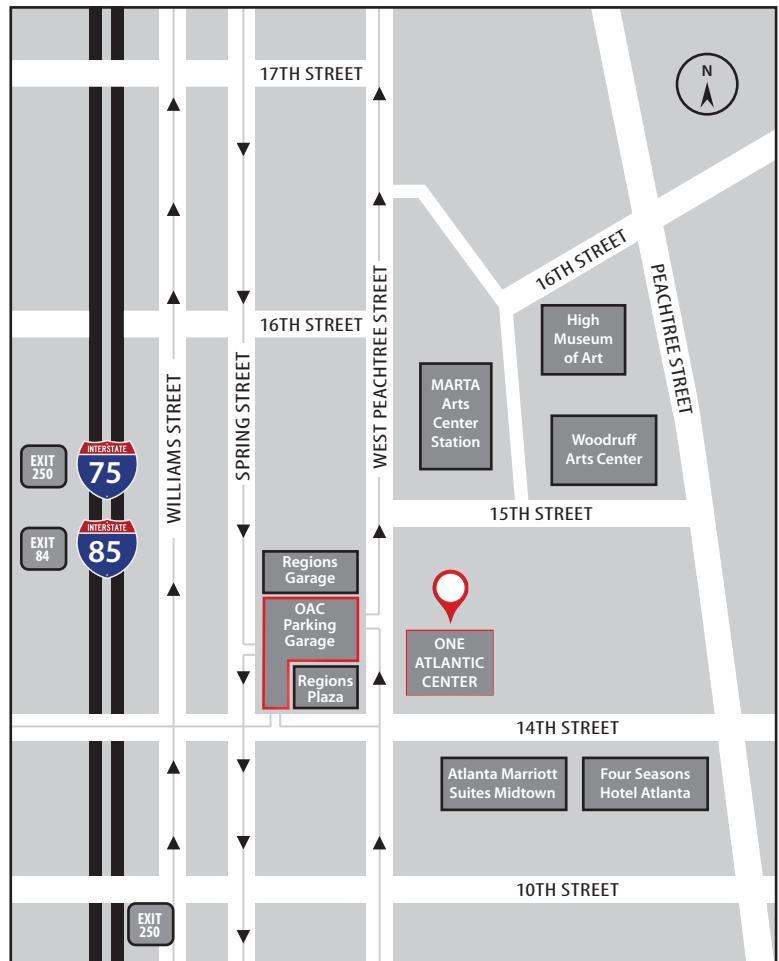

From South of Atlanta, traveling I-75 / I-85 Northbound:

- **Exit #250** 10th, 14th Street & Georgia Tech
- Follow access road (Williams Street) to 14th Street
- Turn right onto 14th Street
- Turn left onto West Peachtree Street
- To access One Atlantic Center Parking Garage, turn left immediately into garage entrance

From North of Atlanta, traveling I-75 Southbound:

- **Exit #250** 16th, 14th, 10th Street
- Turn left onto 14th Street
- Turn left onto West Peachtree Street
- To access One Atlantic Center Parking Garage, turn left immediately into garage entrance

From North of Atlanta, traveling I-85 Southbound:

- **Exit #84** 17th, 14th, 10th Street
- Follow access road to 14th Street
- Turn left onto 14th Street
- Turn left onto West Peachtree Street
- To access One Atlantic Center Parking Garage, turn left immediately into garage entrance

If traveling by car service, drop off on east side of West Peachtree at One Atlantic Center.

Use your smart phone, click on the Google Maps icon.

Parking:

Please park in the One Atlantic Center Parking Garage. After you've parked, take the One Atlantic Center Parking Garage elevator to the **Concourse Level (Level C)**. Proceed through the underground concourse walkway. Go up the escalator turn left to the security desk where you will be directed to the Alston & Bird reception floor to check-in.