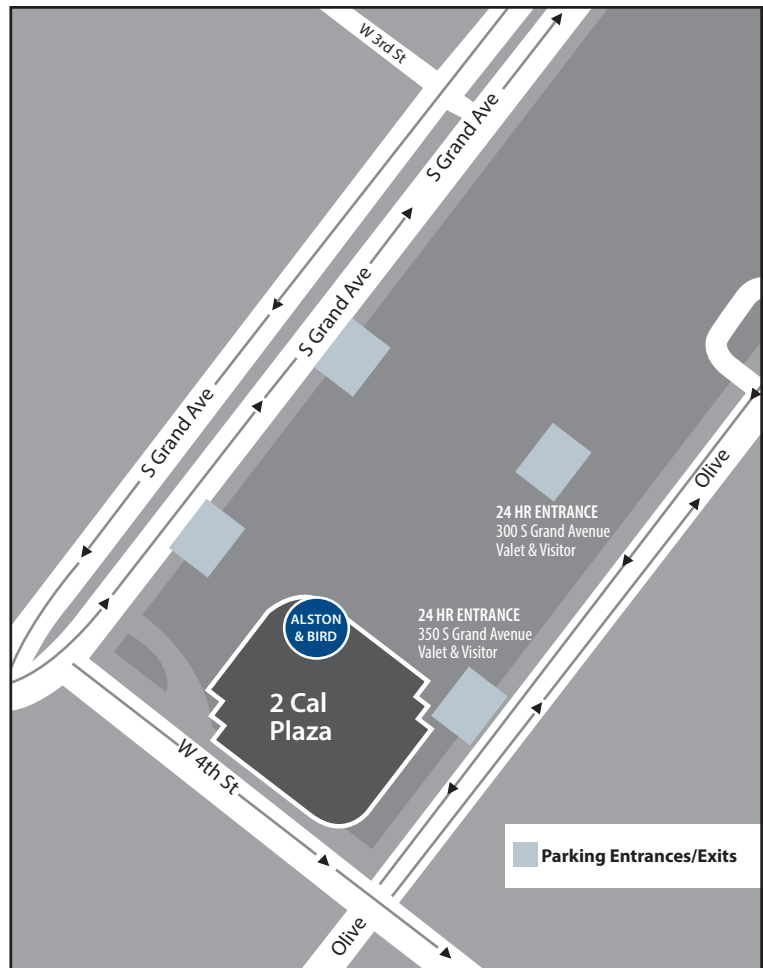

Directions to the Alston & Bird Los Angeles Office

City National 2CAL | 350 South Grand Avenue | Los Angeles CA 90071 | +1 213 576 1000

The main entrance to the parking garage is on Olive Street and the address for that is:
351 S. Olive Street, Los Angeles, CA 90071 (there is signage for 2 Cal Plaza/350 S. Grand)

110 Northbound & Southbound

Exit 4th St. / Left on Olive St.

10 Eastbound

Take 110 N. / Exit 4th St. / Left on Olive

101 Southbound

Exit Temple St. / Continue straight
onto Hope St. / Left on 1st St. /
Right on Olive St.

101 Northbound

Exit Grand Ave. / Left on 1st St. /
Right on Olive St.

10 Westbound

Take 101 N. / Exit Grand Ave.
Left on 1st St. / Right on Olive St.

60 Westbound

Take 101 N. / Exit Grand Ave. /
Left on 1st St. / Right on Olive St.

5 Northbound

Take 101 N. / Exit Grand Ave. /
Left on 1st. / Right on Olive St.

Parking:

There are entrances and exits to the garage on Olive Street and on Lower Grand, [click here](#) for location on Google maps.