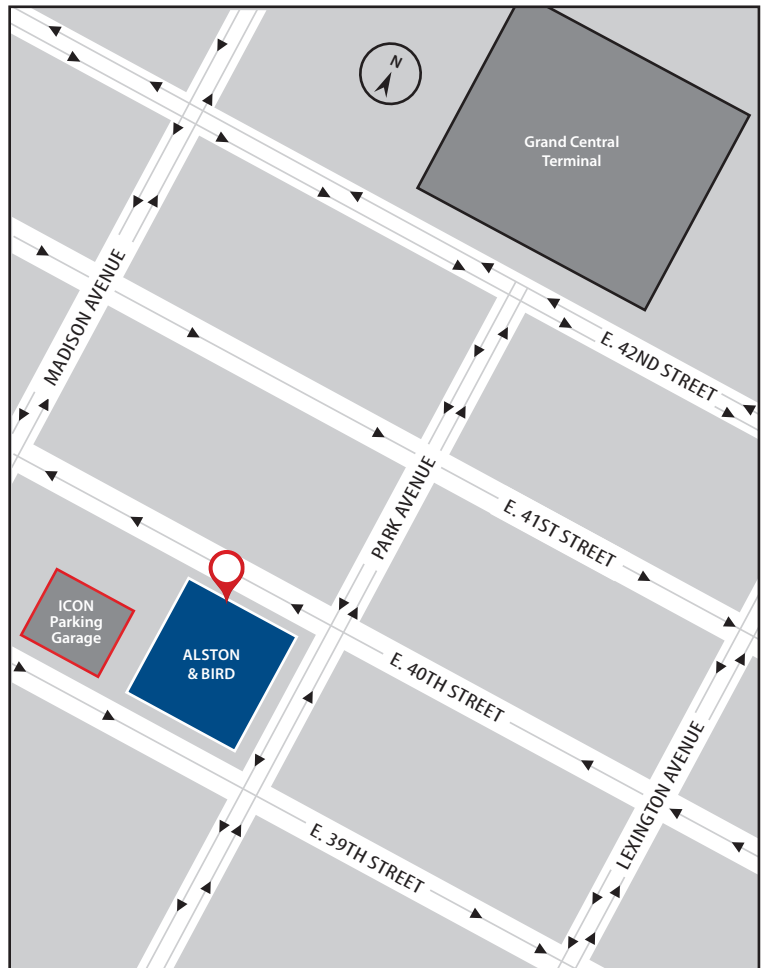

From the Subway:

- **East side of Manhattan and Queens:** Take the 4, 5, 6, or 7 subway line to Grand Central Station. Take the N, R, or W subway line from Queens to Times Square-42nd Street and transfer to the S (Shuttle) to Grand Central Station. 90 Park Avenue is a quick two-block (five-minute) walk south of Grand Central Station.
- **West side of Manhattan:** Take the 1, 2, 3, or 7 subway line to Times Square-42nd Street and transfer to the S (Shuttle) to Grand Central Station. 90 Park Avenue is a quick two-block (five-minute) walk south of Grand Central Station.
- **Central Manhattan and Brooklyn:** Take the B, D, F, or M subway line to Bryant Park-42nd Street. Exit at 6th Avenue and 42nd Street and walk (10-15 minutes) east on 42nd Street until you get to Park Avenue. Turn right and head south on Park Avenue until you arrive at 90 Park Avenue.

From the Train:

Amtrak, Long Island Rail Road, and NJ Transit:

These train lines provide direct rail service from several points to New York Penn Station: Take the 1, 2, or 3 subway line to Times Square-42nd Street and transfer to the S (Shuttle) to Grand Central Station. 90 Park Avenue is a quick two-block (five-minute) walk south of Grand Central Station.

Metro-North Commuter Railroad:

This train line connects New York to the Northeast. The Metro-North hub is located in Grand Central Station. 90 Park Avenue is a quick two-block (five-minute) walk south of Grand Central Station.

Reception on 15th Floor.

If traveling by car service, please mention to the driver to drop you off on Park Avenue between 39th & 40th Streets.

Parking:

The nearest parking garage is Icon Parking, located at 29 East 39th Street between Park and Madison Avenues.