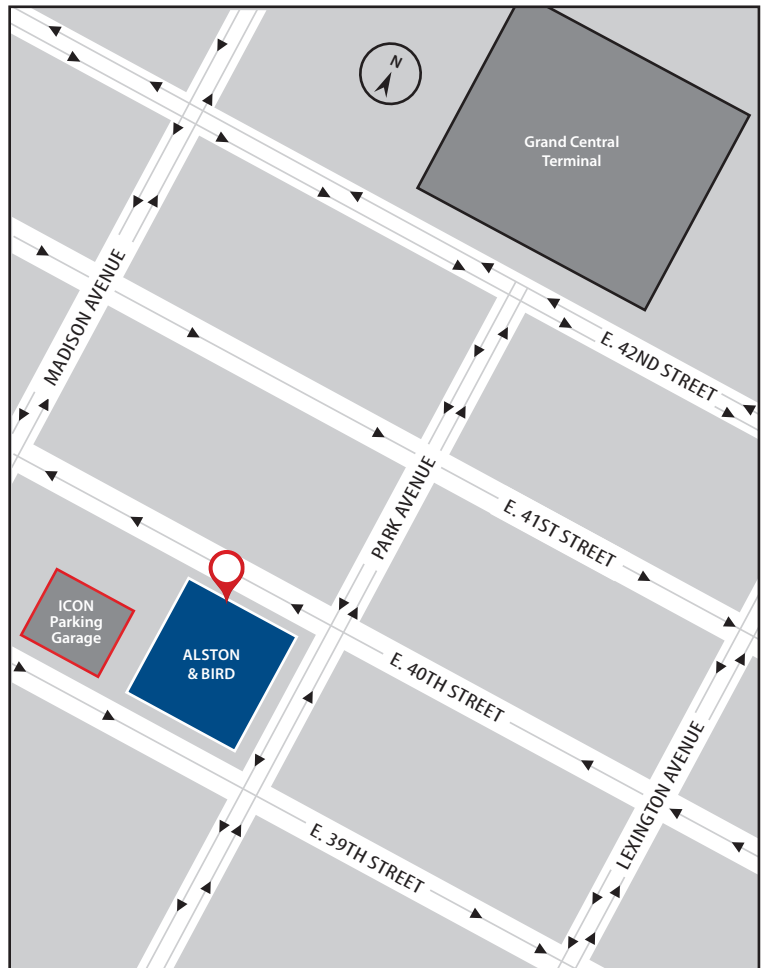

- **East side of Manhattan and Queens:** Take the 4, 5, 6, or 7 subway line to Grand Central Station. Take the N, R, or W subway line from Queens to Times Square-42nd Street and transfer to the S (Shuttle) to Grand Central Station. 90 Park Avenue is a quick two-block (five-minute) walk south of Grand Central Station.
- **West side of Manhattan:** Take the 1, 2, 3, or 7 subway line to Times Square-42nd Street and transfer to the S (Shuttle) to Grand Central Station. 90 Park Avenue is a quick two-block (five-minute) walk south of Grand Central Station.
- **Central Manhattan and Brooklyn:** Take the B, D, F, or M subway line to Bryant Park-42nd Street. Exit at 6th Avenue and 42nd Street and walk (10-15 minutes) east on 42nd Street until you get to Park Avenue. Turn right and head south on Park Avenue until you arrive at 90 Park Avenue.

From the Train:

Amtrak, Long Island Rail Road, and NJ Transit:

These train lines provide direct rail service from several points to New York Penn Station: Take the 1, 2, or 3 subway line to Times Square-42nd Street and transfer to the S (Shuttle) to Grand Central Station. 90 Park Avenue is a quick two-block (five-minute) walk south of Grand Central Station.

Metro-North Commuter Railroad:

This train line connects New York to the Northeast. The Metro-North hub is located in Grand Central Station. 90 Park Avenue is a quick two-block (five-minute) walk south of Grand Central Station.

Reception on 15th Floor.

If traveling by car service, please mention to the driver to drop you off on Park Avenue between 39th & 40th Streets.

Parking:

The nearest parking garage is Icon Parking, located at 29 East 39th Street between Park and Madison Avenues.

Use your smart phone; click on the Google Maps icon.

* Note – When planning your visit to Alston & Bird, please allow for extra time (10-15 minutes) for parking and checking in with building security. Questions? Call 212.210.9400.