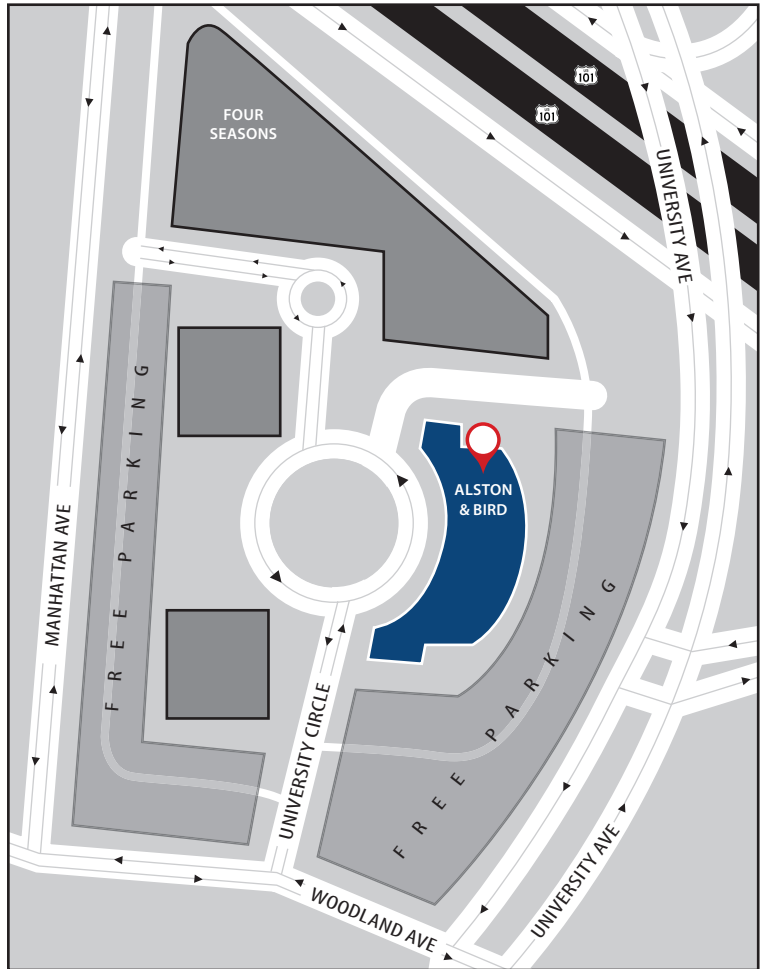

Directions to the Alston & Bird Silicon Valley Office

1950 University Avenue | Suite 430 | East Palo Alto, CA 94303 | 650.838.2000

From San Francisco International Airport:

- Get on US-101 South from Airport Access Road
- Follow US-101 North to University Avenue in East Palo Alto. Take the University Avenue exit from US-101 South
- Merge left onto University Avenue
- Take the 1st right onto Woodland Avenue
- Take the 1st right into the University Circle Building Complex
- The office will be on the right

From Mineta San José International Airport:

- Get on US-101 North from Airport Parkway
- Follow US-101 North to University Avenue in East Palo Alto. Take the University Avenue exit from US-101 North
- Merge left onto University Avenue
- Turn right onto Woodland Avenue
- Take the 1st right into the University Circle Building Complex
- The office will be on the right

Ground Transportation:

<https://www.flysfo.com/to-from/overview>

Public Transportation via Caltrain Commuter Rail:

- Caltrain (<http://www.caltrain.com/>) provides rail service between San Francisco and San Jose. East Palo Alto is located between these two cities. There is a complimentary shuttle from the Caltrain Palo Alto train station to University Circle via Mosiac Transportation.
- BART (Bay Area Rapid Transit) connects San Francisco International Airport to the Caltrain rail system at the Millbrae Station.

Parking:

Visitor parking is the first right when you enter the University Circle property. It will be street level, on the right side.

Use your smart phone; click on the Google Maps icon.

Questions? Call 650.838.2000.